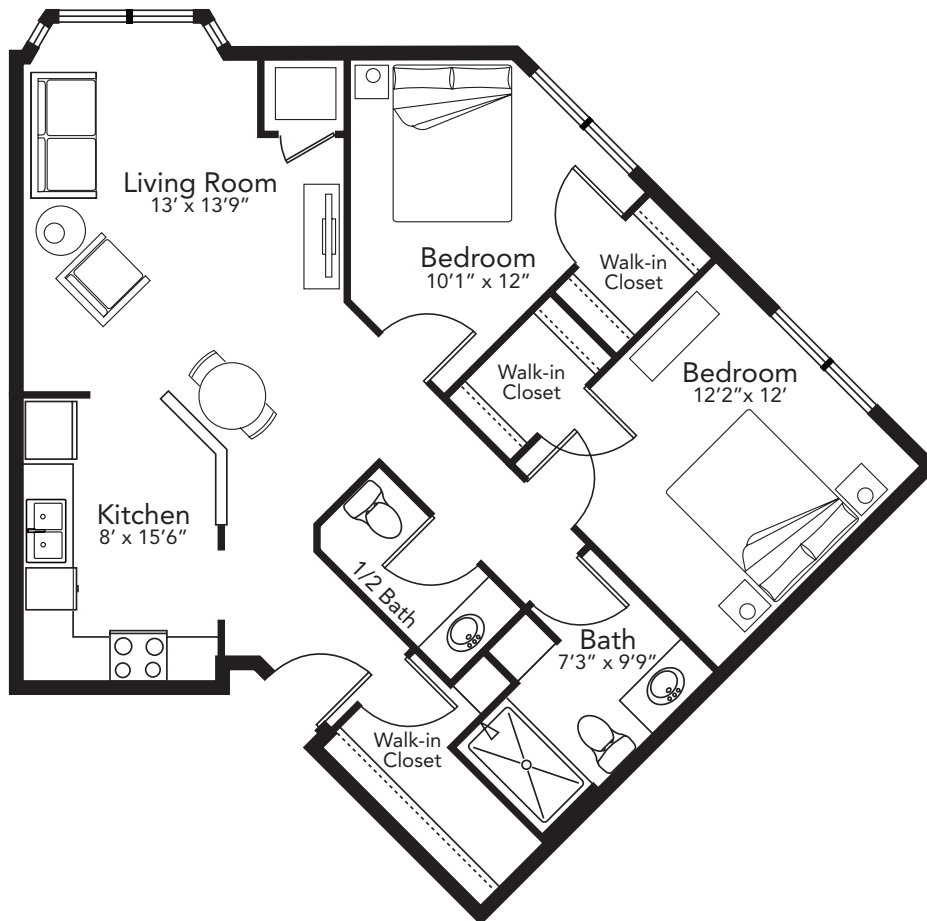

Somerset

Two Bedroom + Bay • 946 square feet
\$2,285

1/1/25