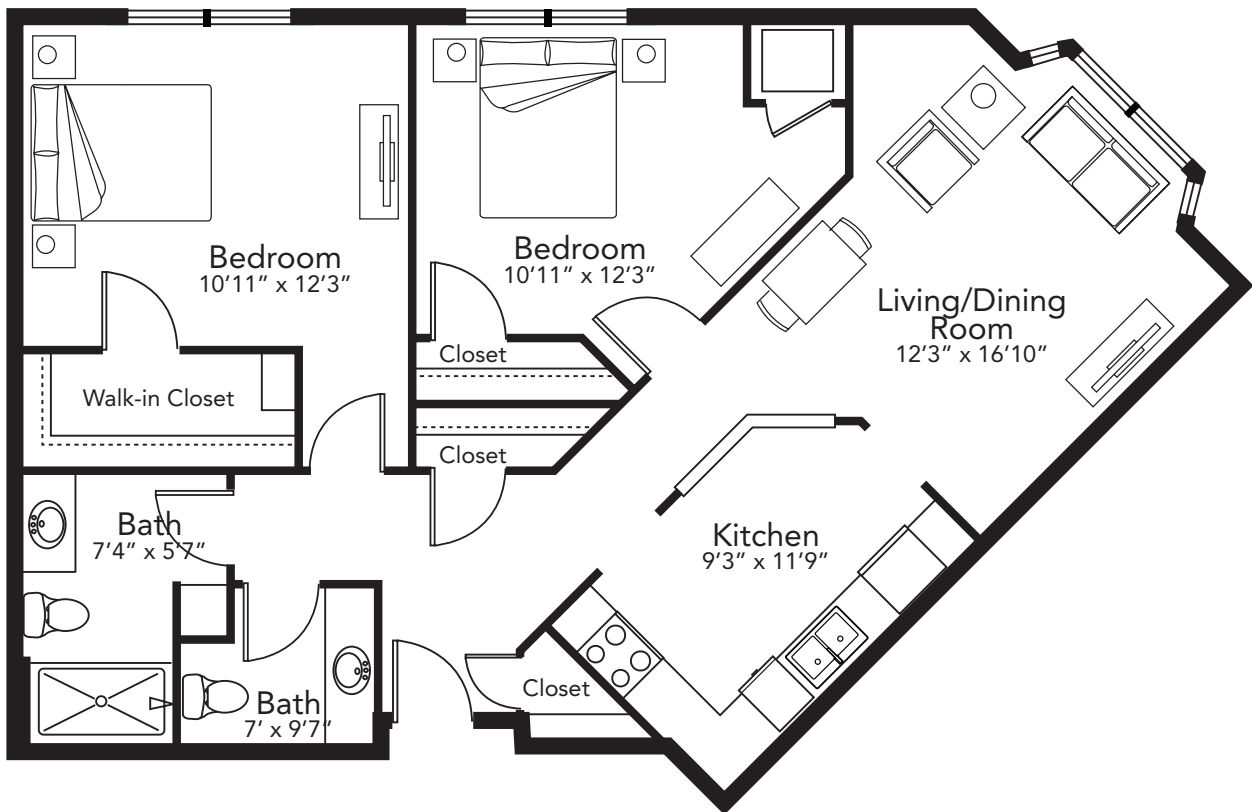

Lexington

Two Bedroom + Bay • 949-1,038 square feet
\$2,285 - \$2,450

1/1/25