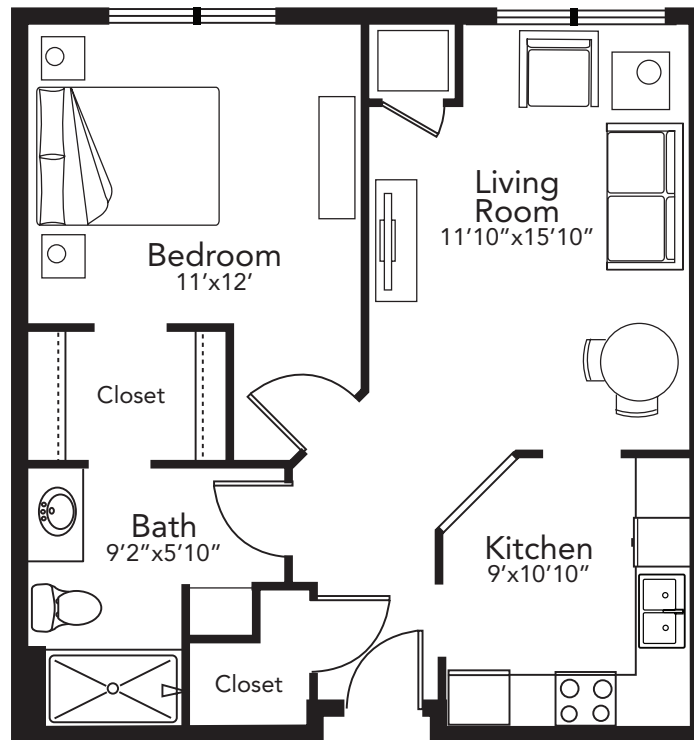

## Chelsea

One Bedroom • 675-688 square feet  
\$1,550 - \$1,660

1/1/25

Independent & Assisted Living: 901 West 16th Street | 651-480-6300

Skilled Nursing: 930 West 16th Street | 651-437-6176

Hastings, MN 55033 | [HastingsSeniorLiving.org](http://HastingsSeniorLiving.org)