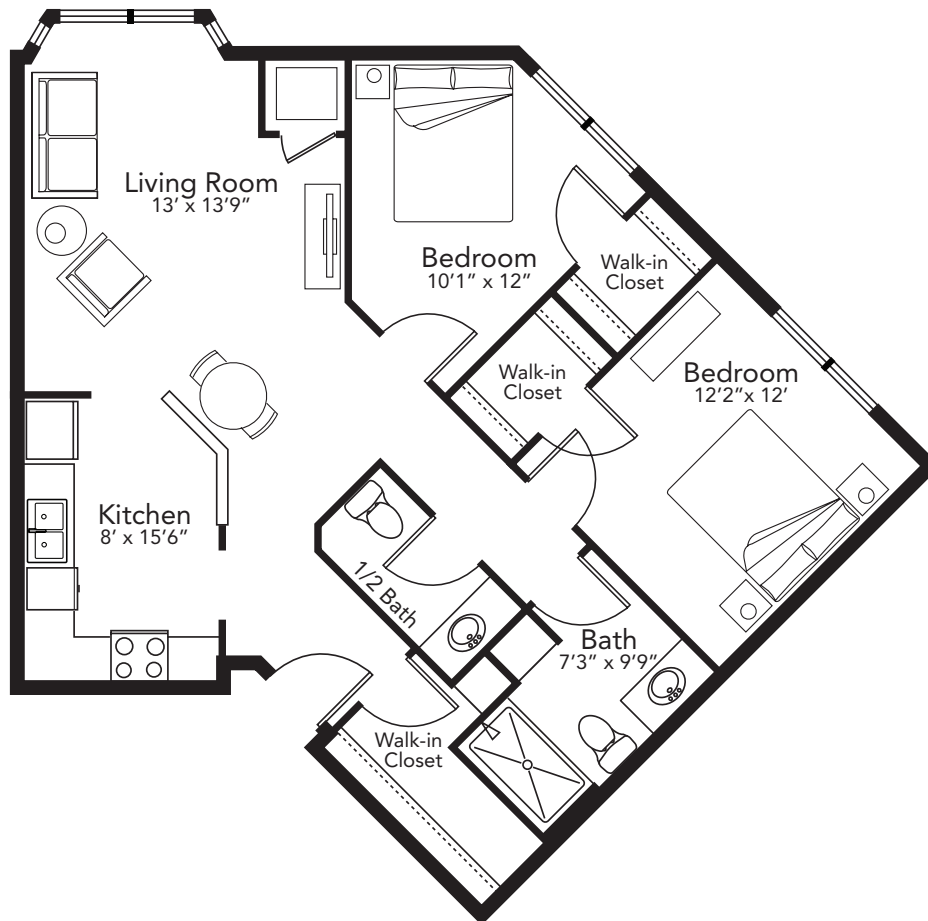

Somerset

Two Bedroom + Bay • 946 square feet
\$2,219

1/1/24