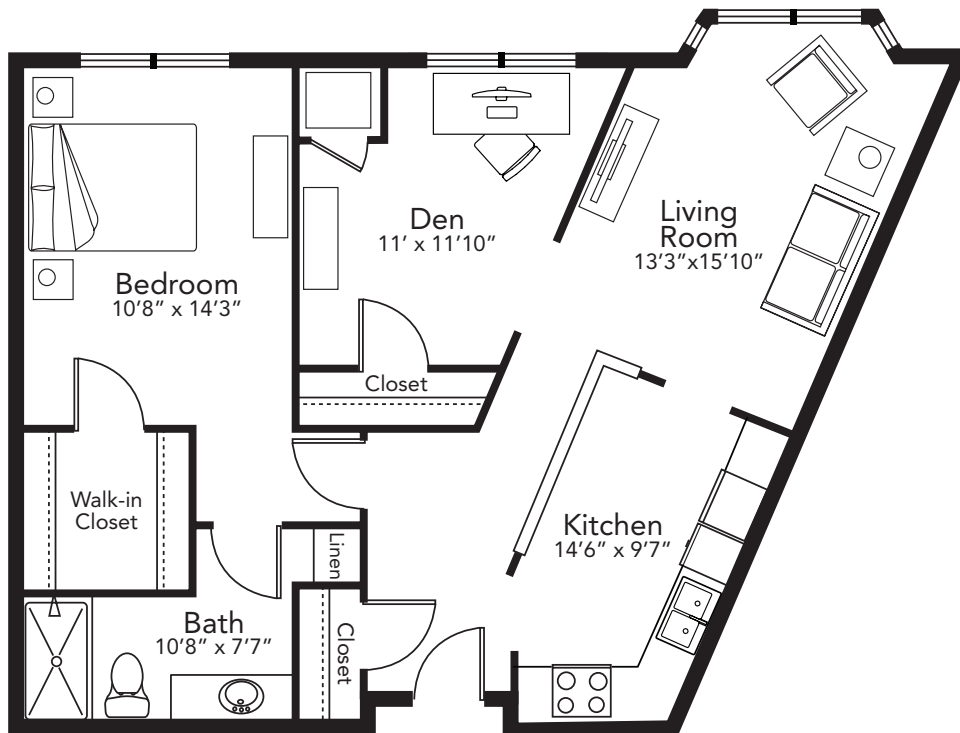

Regent

One Bedroom + Den, Bay • 890 square feet
\$2,100

1/1/24