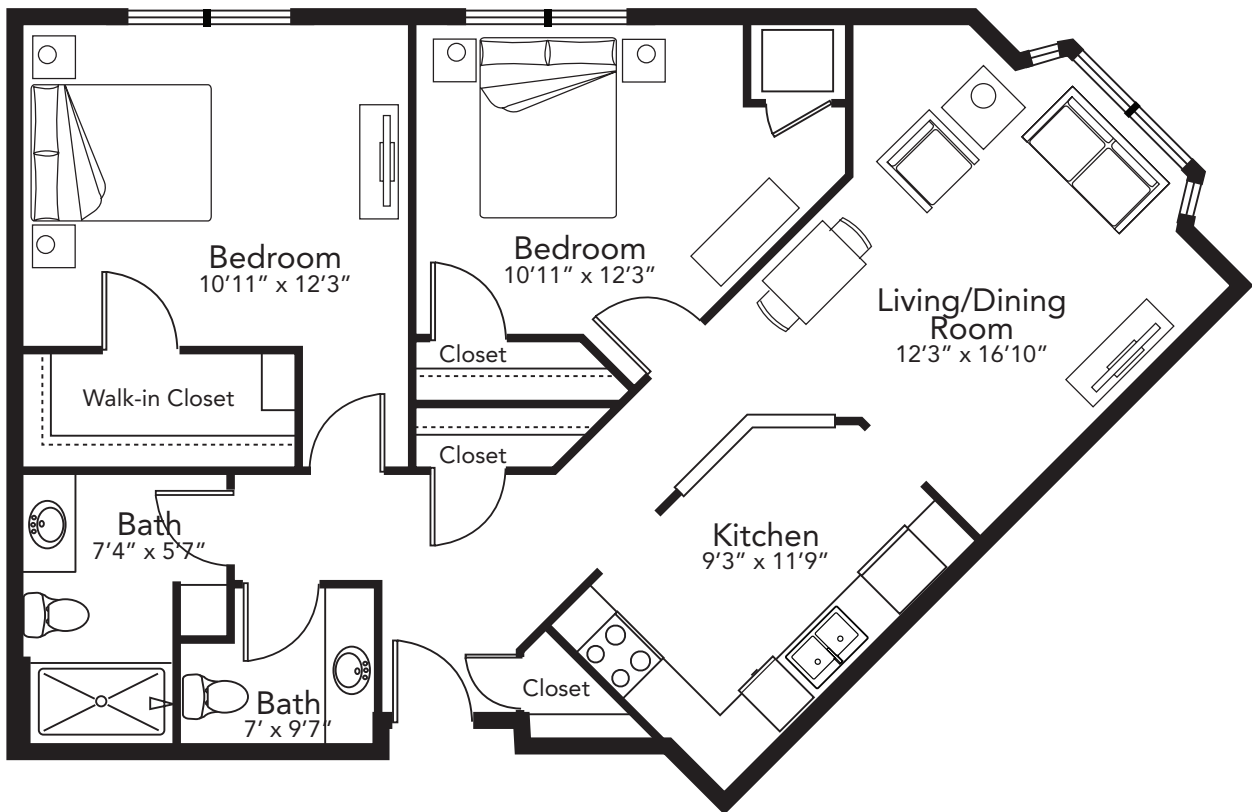

## Lexington

Two Bedroom + Bay • 949-1,038 square feet  
\$2,219

1/1/24