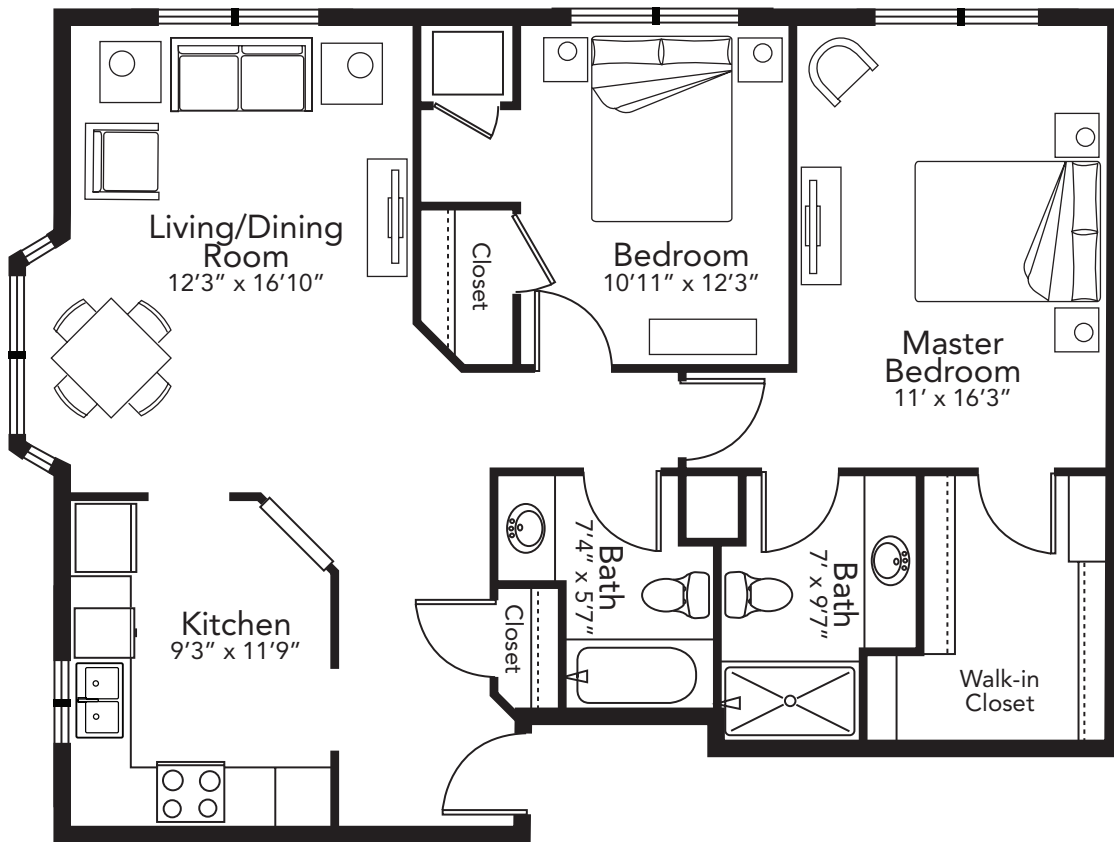

**Kent**

Two Bedroom + Bay • 1,097 square feet  
\$2,594

1/1/24