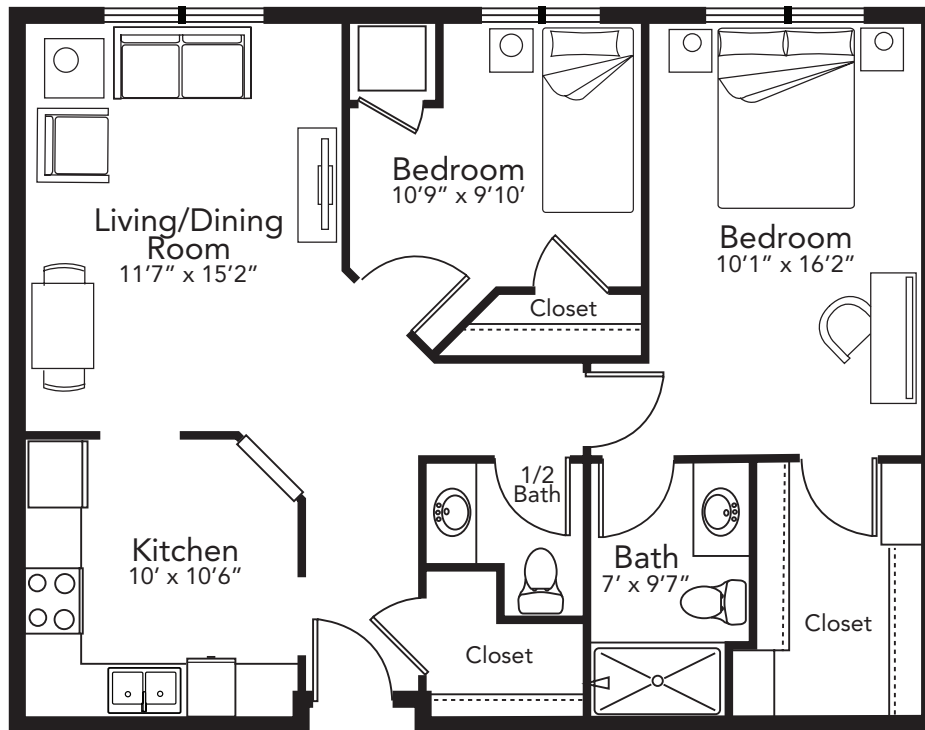

Concord

Two Bedroom, Two Bedroom + Bay • 918-1,043 square feet
\$2,198 - \$2,380

1/1/24