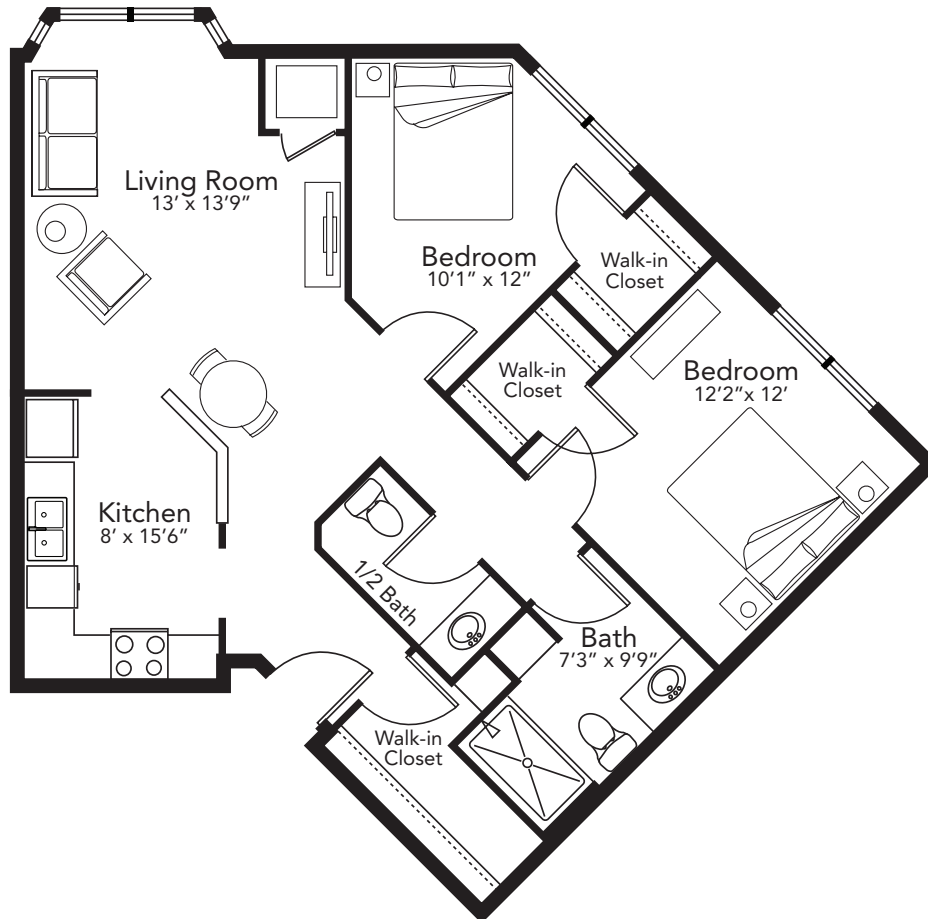

Somerset

Two Bedroom + Bay • 946 square feet

Apartment features: full kitchen including microwave, dishwasher, stove and refrigerator, bath with walk-in shower and grab bars, large closets, in-apartment heat and central air conditioning controls