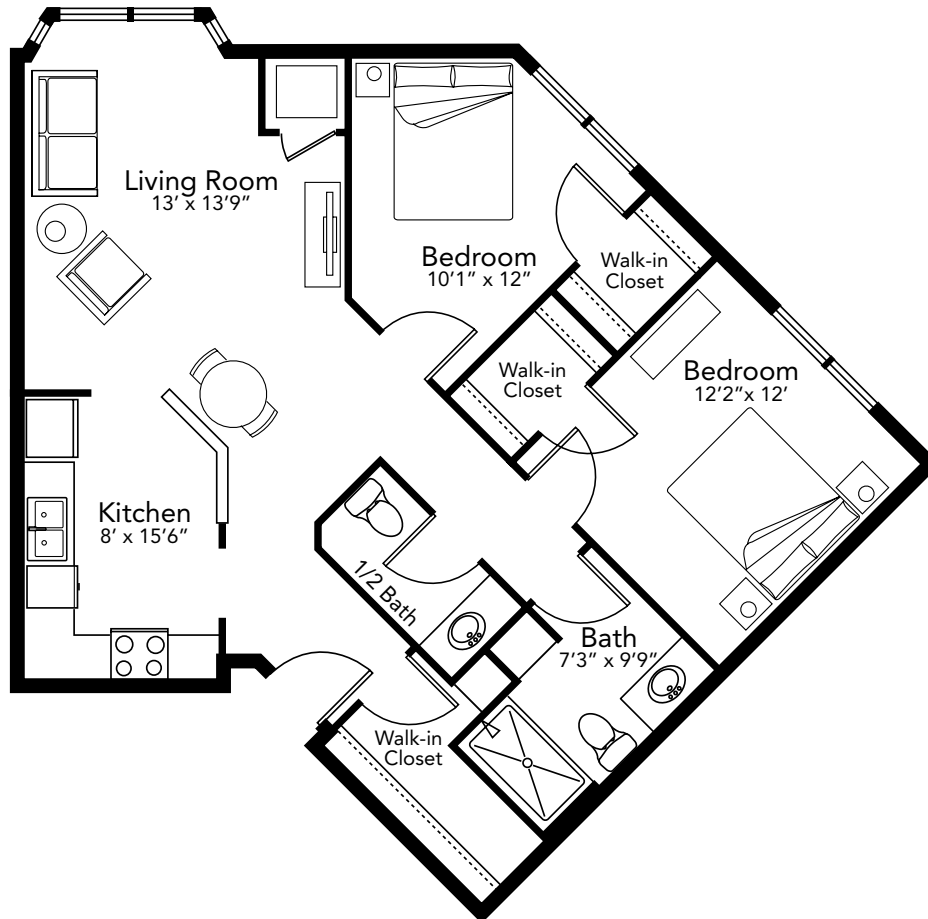

Somerset

Two Bedroom + Bay • 946 square feet

Apartment features: full kitchen including microwave, dishwasher, stove and refrigerator, bath with walk-in shower and grab bars, large closets, in-apartment heat and central air conditioning controls